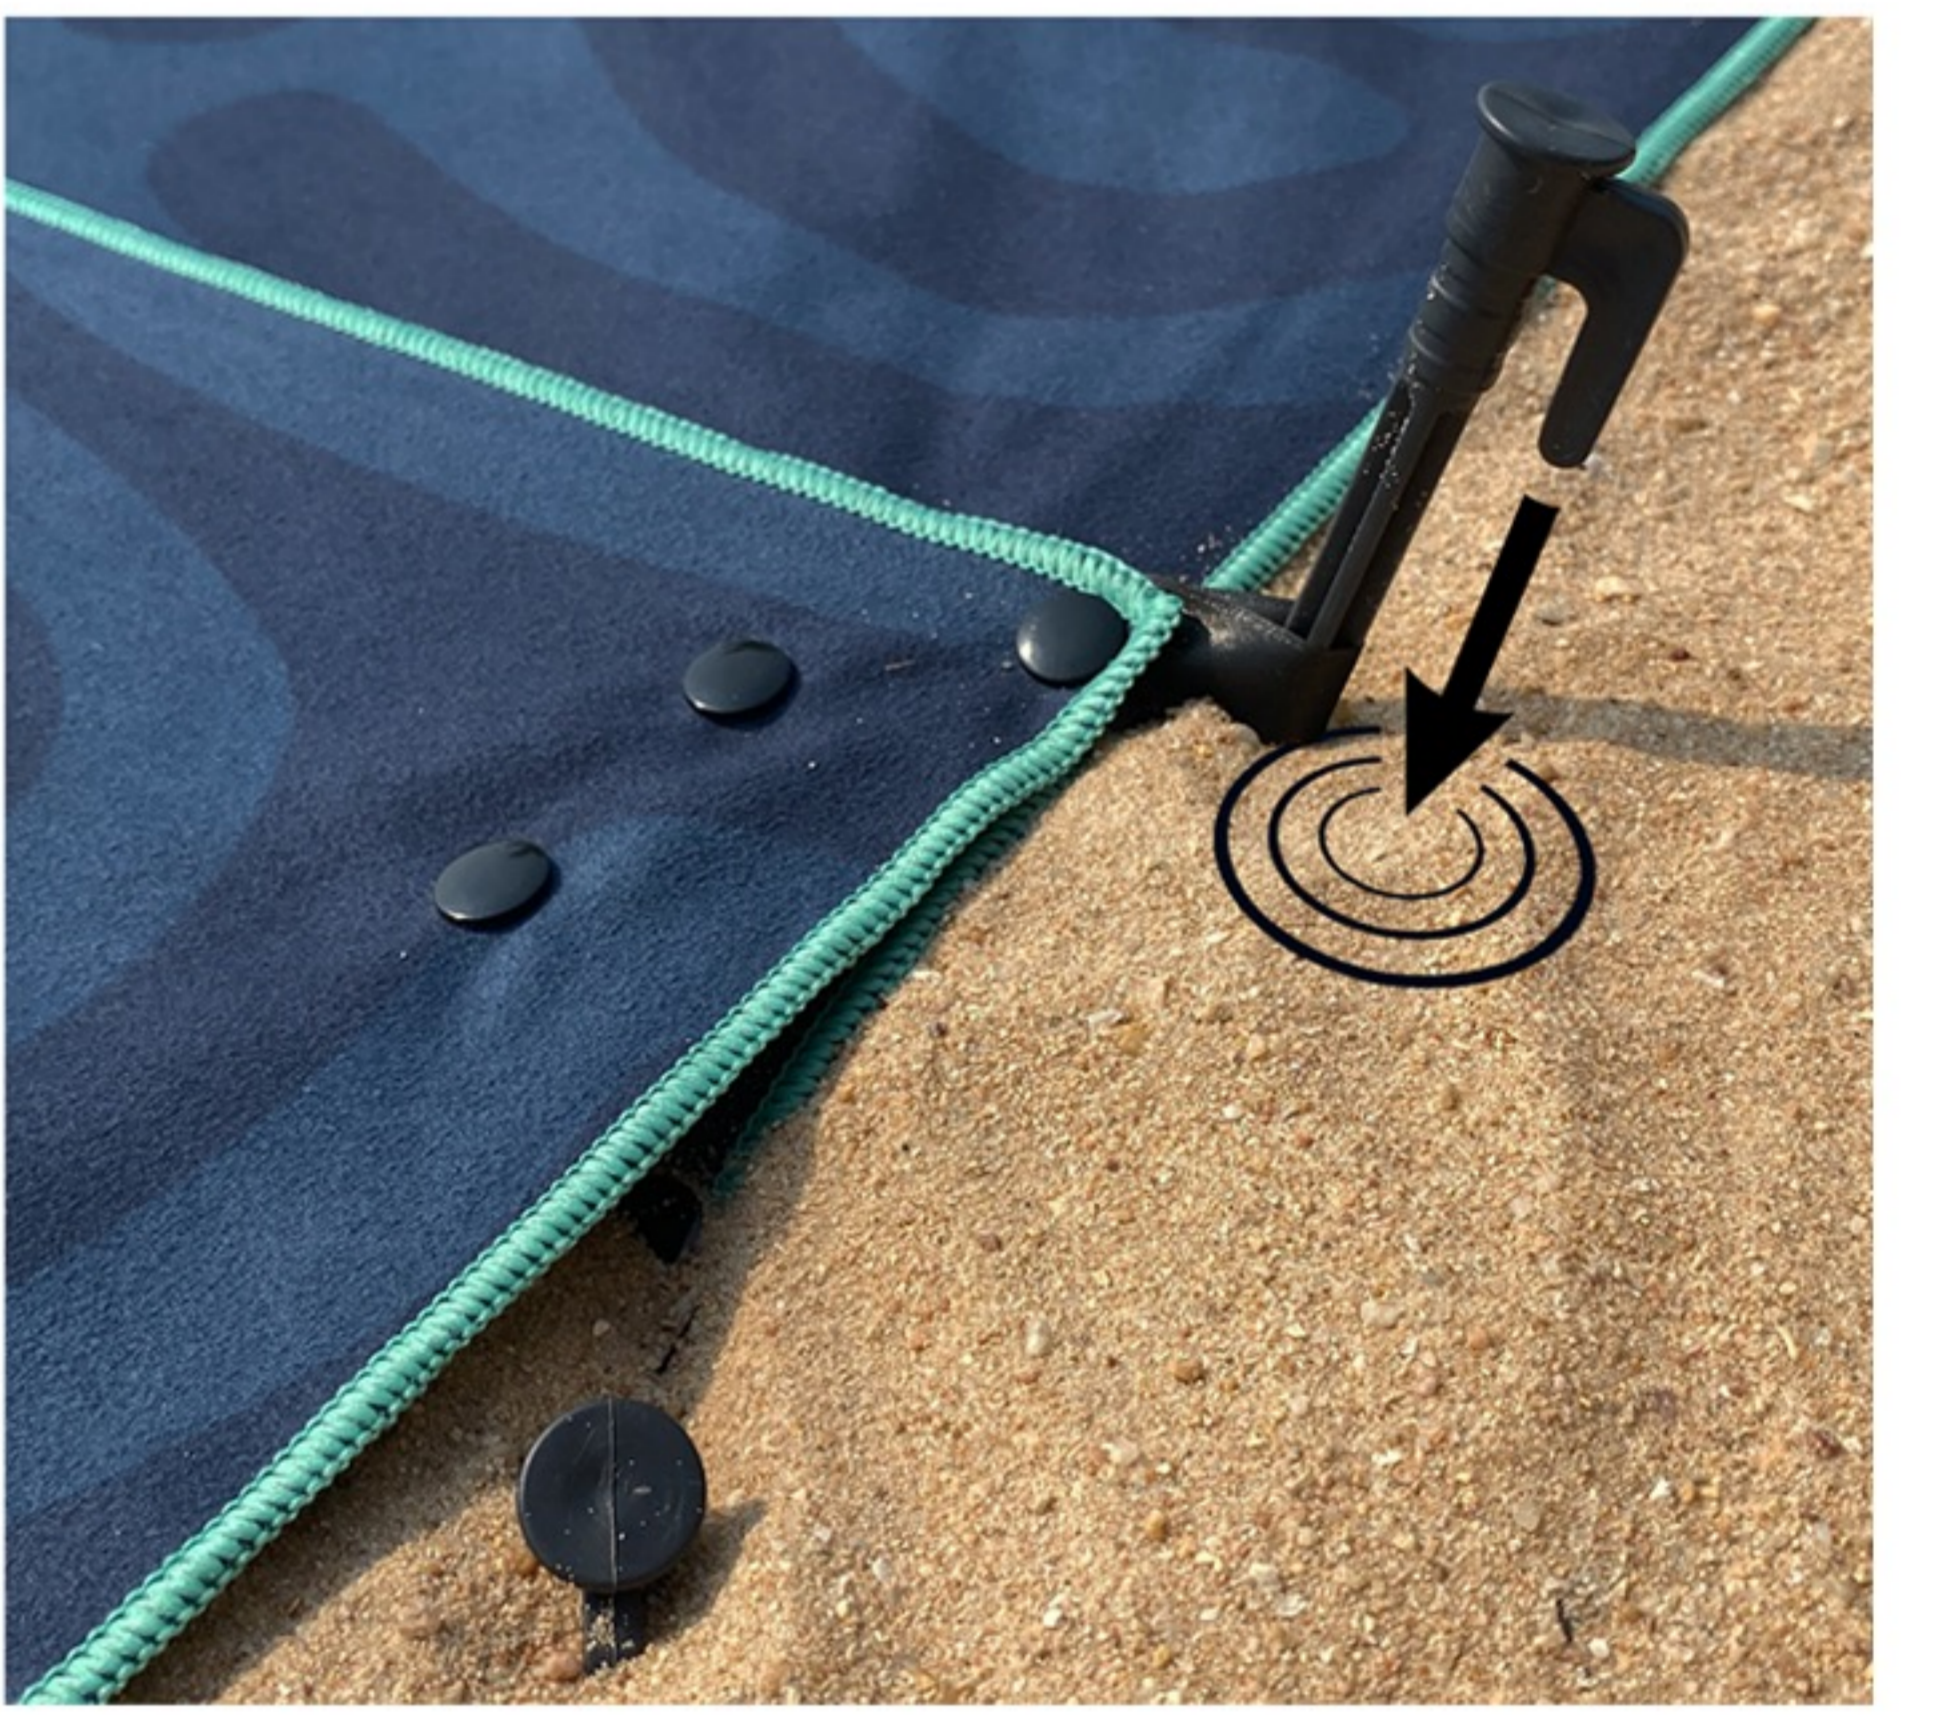

OASIS

BEACHSTA

LET'S SET IT UP!

② **BEACHTOWEL**
10cm overlap

③ **PRESS STUDS**
connect all four

④ **SAND PEGS**
set and tighten

enjoy